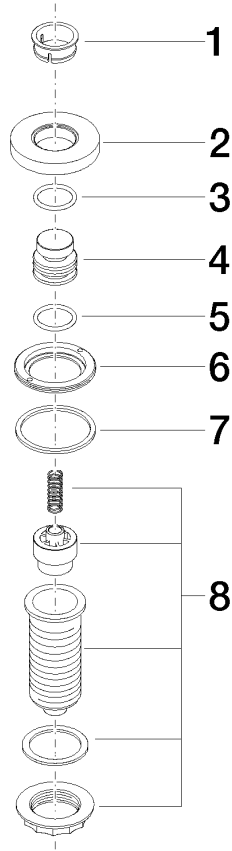

10 713 970

Fits: ELIO, MEM, TARA, ENO, SYNC, TARA
ULTRA, META SQUARE

- for controlling a waste disposal unit

Compatible with waste disposal units with integrated air switch made by Insinkerator®, e.g. Evolution.

The products are not available in all markets, please contact your Dornbracht sales force.

For more information go to www.insinkerator.com

Fits ELIO, ENO, MEM, META SQUARE, SYNC, TARA and TARA ULTRA

	Chrome	10 713 970-00
	Brushed Platinum	10 713 970-06
	Platinum	10 713 970-08
	Durabrace (23kt Gold)	10 713 970-09
	Dark Chrome	10 713 970-19
	Brushed Durabrace (23kt Gold)	10 713 970-28
	Matte Black	10 713 970-33
	Brushed Champagne (22kt Gold)	10 713 970-46
	Champagne (22kt Gold)	10 713 970-47
	Brushed Chrome	10 713 970-93
	Brushed Dark Platinum	10 713 970-99

10 713 970

mm [inches]

10 713 970

Parts for other finishes can be found here: Brushed Platinum

Spare parts list

No.	Item Number	Name	Quantity used	Delivery time
1	09 28 10 141 90	sleeve	1	2
2	09 27 87 012-00	rosette	1	10
3	09 14 10 507 90	seal	1	2
4	09 21 33 045-00	insert	1	10
5	09 14 10 015 90	seal	1	2
6	09 24 01 030 90	ring	1	2
7	09 14 05 037 90	seal	1	2
8	04 30 01 186 00 90	sleeve	1	2